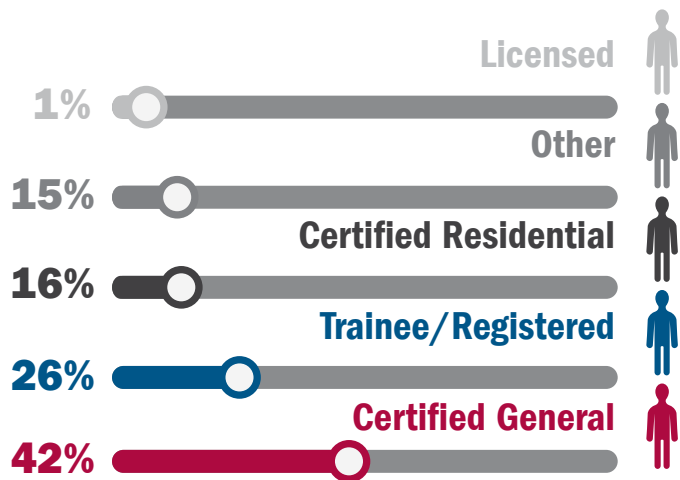

NEW AI PROFESSIONALS

In 2021, AI welcomed individuals from all 50 states, the District of Columbia, Puerto Rico and Guam. AI also admitted professionals from six different countries into the Appraisal Institute.

CANDIDATES FOR DESIGNATION

The Appraisal Institute concluded 2021 with more than 1,800 Candidates for Designation.

RESIDENTIAL
REVIEW
CANDIDATE

RESIDENTIAL
CANDIDATE

GENERAL
REVIEW
CANDIDATE

GENERAL
CANDIDATE

▲ Candidates for Designation
by Designation Path

PRACTICING AFFILIATES

The Appraisal Institute concluded 2021 with more than 2,600 Practicing Affiliates.

STUDENT AFFILIATES

AFFILIATES

AFFILIATES

The Appraisal Institute concluded 2021 with more than 330 Affiliates. This includes nearly 50 Student Affiliates.