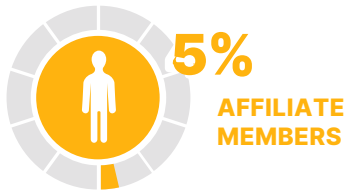

2024 Membership Fact Sheet