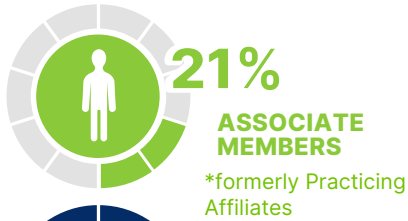

2024 Membership Fact Sheet

AI MEMBERSHIP

The Appraisal Institute is a global professional association of real estate appraisers, with approximately 16,000 professionals in almost 50 countries throughout the world.

NEW AI MEMBERSHIP

In 2024, AI welcomed individuals from all 50 states, the District of Columbia and Puerto Rico. AI also admitted members from ten different countries into the Appraisal Institute.

AI Members by Category

Designated Members by Designation

Figures indicate number of individuals holding each designation. Many Designated Members hold more than one designation.

ABOUT OUR DESIGNATED MEMBERS

- 8% of valuation professionals in the United States hold an AI designation.
- 46 Designated Members hold all four currently offered AI designations.
- 2,000 Designated Members have been designated for 40 or more years.
- Our youngest designee in 2024 achieved his SRA at 29 years of age.
- Our oldest designee in 2024 achieved his AI-GRS at 73 years of age.
- Over 2,700 Designated Members are in retired status.