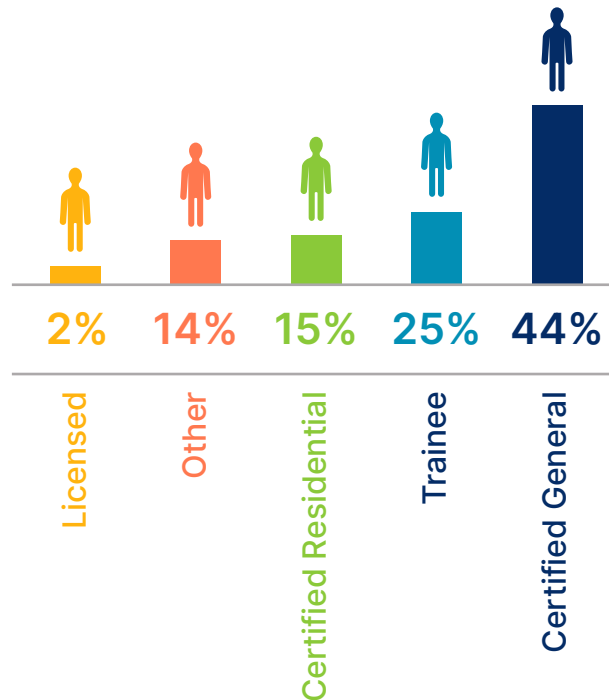

CANDIDATES FOR DESIGNATION

The Appraisal Institute concluded 2023 with over 1,100 Candidates for Designation. In addition, over 270 Designated Members are seeking additional AI designations.

RESIDENTIAL
REVIEW
CANDIDATE

RESIDENTIAL
CANDIDATE

GENERAL
REVIEW
CANDIDATE

GENERAL
CANDIDATE

▲ Candidates for Designation by Designation Path

PRACTICING AFFILIATES

The Appraisal Institute concluded 2023 with more than 3,100 Practicing Affiliates.

STUDENT
AFFILIATES

54%

AFFILIATES

46%

AFFILIATES

The Appraisal Institute concluded 2023 with more than 500 Affiliates. This includes more than 300 Student Affiliates.

To find a practicing AI Professional who may provide service in your area please visit: [Find an Appraiser](#) →