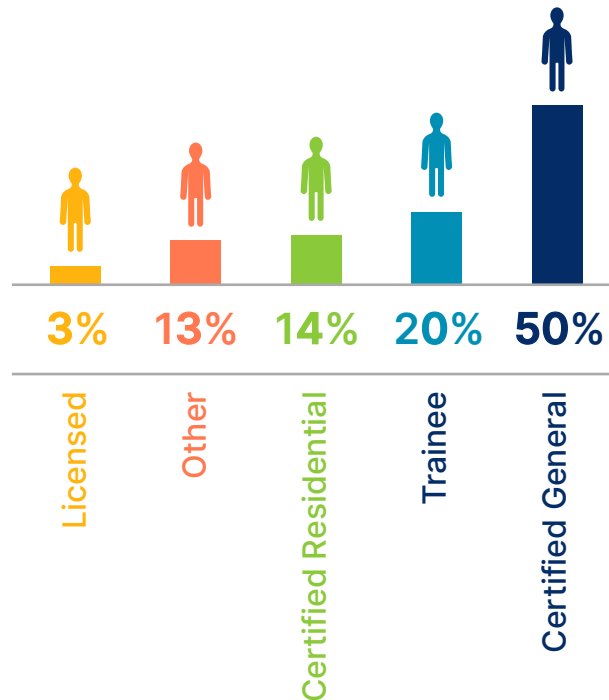

CANDIDATES FOR DESIGNATION

The Appraisal Institute concluded 2024 with over 740 Candidates for Designation. In addition, over 138 Designated Members are seeking additional AI designations.

RESIDENTIAL
REVIEW
CANDIDATE

RESIDENTIAL
CANDIDATE

GENERAL
REVIEW
CANDIDATE

GENERAL
CANDIDATE

Candidates for Designation
by Designation Path

ASSOCIATE MEMBERS

*formerly Practicing
Affiliates

The Appraisal Institute
concluded 2024 with more than
3,200 Associate Members.

STUDENT
AFFILIATES

65%

AFFILIATE
MEMBERS

35%

AFFILIATE MEMBERS

The Appraisal Institute concluded
2024 with more than 700 Affiliate
Members. This includes more than
500 Student Affiliates.

To find a practicing AI member who may provide
service in your area please visit: [Find an Appraiser](#)