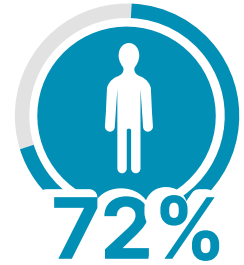

GENERAL
CANDIDATE

Candidates for Designation
by Designation Path

ASSOCIATE MEMBERS

*formerly Practicing
Affiliates

The Appraisal Institute
concluded 2024 with more than
3,200 Associate Members.